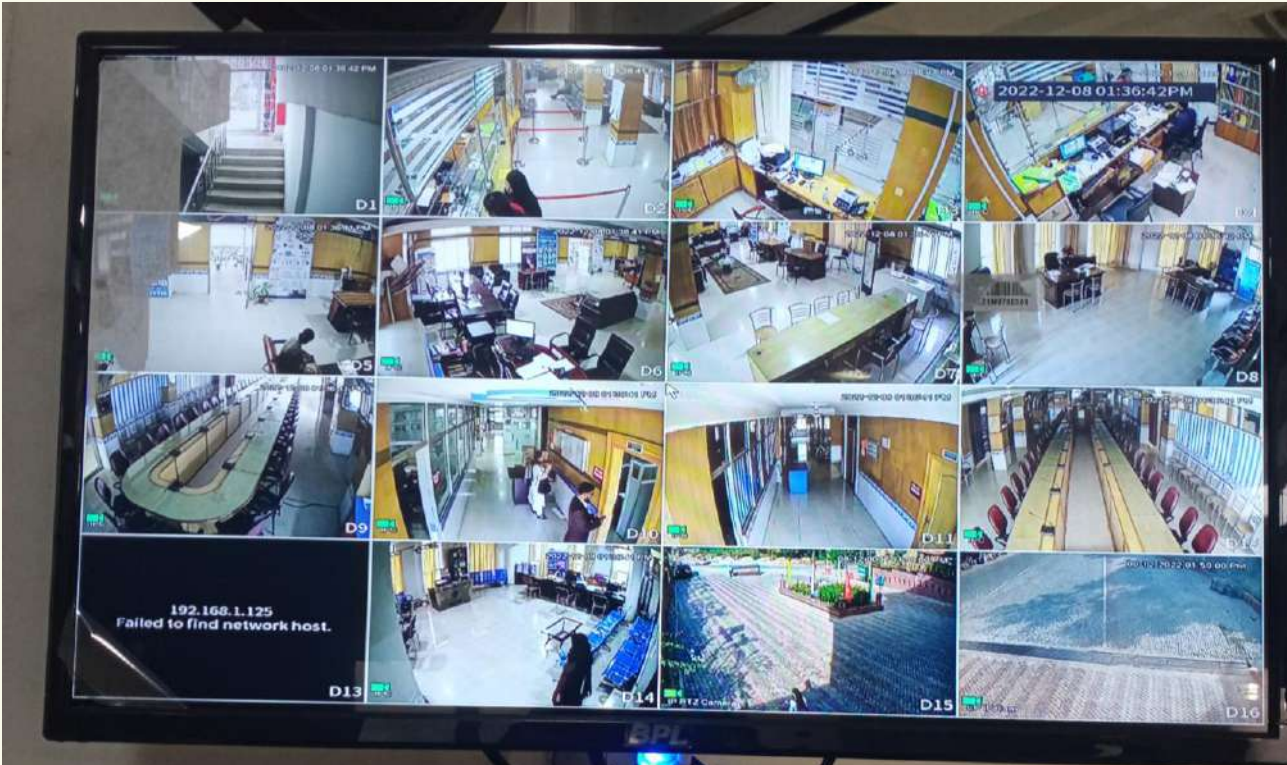

 GPS Map Camera

Baridua 9th Mile, Meghalaya, India
4R2W+VM2, Baridua 9th Mile,
Meghalaya 793101, India
Lat 26.103052°
Long 91.846427°
08/12/22 01:36 PM GMT +05:30

CCTV Control Room

Ladies Health & Beauty Saloon